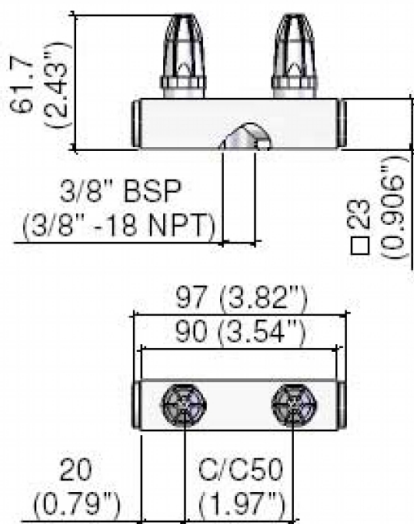

Product test possible!

Replaces open tube **6 mm**

Noise reduction **77 %**

Air-/ cost savings **49 %**

Silvent 302L

Air curtains

SILVENT 302 L: with two 209 L nozzles. Air cone width 140 mm (5.51) at a distance of 150 mm (6"). Blowing force 7.0 N (24.7 oz). Length 97 mm (3.82")."

Technical data

Item number	731518
Air consumption	34 Nm ³ /h
Air connection	3/8 "
Sound	80.9 dB(A)
Blowing Power	6.7 N
Dimensions LxWxH	97 x 23 x 61.7 mm
Material	Zinc
Air pattern	Wide