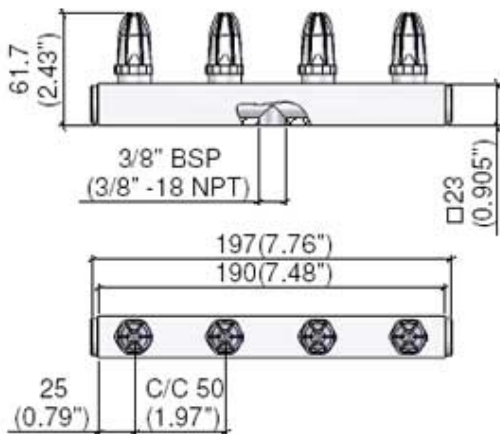

Product test possible!

Replaces open tube **8 mm**

Noise reduction **81 %**

Air-/ cost savings **42 %**

Silvent 304L

Air curtains

SILVENT 304 L: with four 209 L nozzles. Air cone width 240 mm (9.45) at a distance of 150 mm (6"). Blowing force 14.0 N (49.4 oz). Length 197 mm (7.76")."

Technical data

Item number	732518
Air consumption	68 Nm ³ /h
Air connection	3/8 "
Sound	83.8 dB(A)
Blowing Power	13.6 N
Dimensions LxWxH	197 x 23 x 61.7 mm