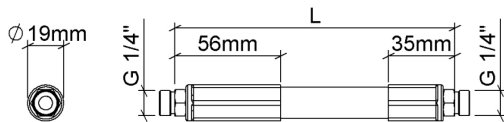

Product test possible!

Silvent 820	L=148mm
Silvent 830	L=248mm
Silvent 840	L=348mm
Silvent 850	L=448mm

Silvent 830

FlexBlow hose 1/4"

FlexBlow hose with 1/4" thread at both ends.
Available in 6 different lengths.

Technical data

Item number	751135
Weight	0,140 kg
Air connection	1/4 "
Dimensions LxWxH	Ø19x264mm (±5%)
Max. Operating pressure	10 bar
Max temperature	70 °C